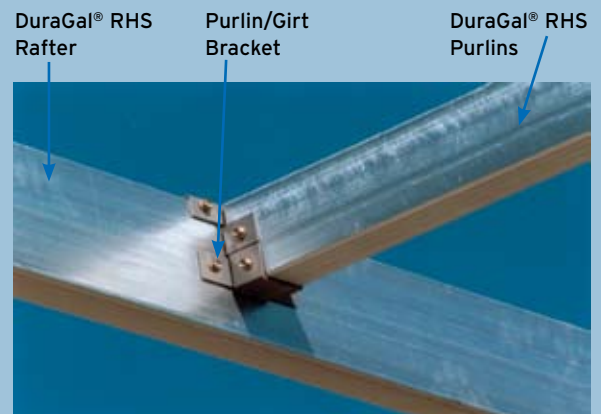

FAST AND EASY PURLIN & GIRT FIXING

FURTHER INFORMATION: CONTACT ONESTEEL DIRECT

Freecall 1800 178 335

Freefax 1800 101 141

Email onesteeldirect@onesteel.com

Website www.onesteel.com

DISTRIBUTED BY: