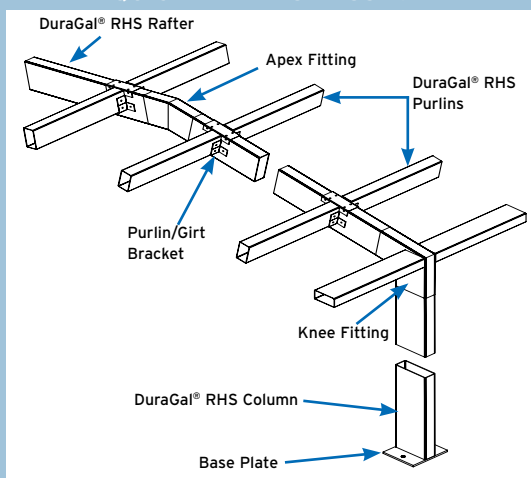

DURAGAL® BUILDING SYSTEMS CHICKEN SHED

ADVANTAGES OF THE DURAGAL® BUILDING SYSTEMS CHICKEN SHED

- Material pre cut and delivered direct to site as a flat pack, ready to install.
- No bridging or sag rods.
- Telescopic knee and apex fittings.
- Reduced edges minimise the chance of vermin perching and nesting in the shed.
- No protruding fasteners.
- Easy & quick to erect.
- No re-entrant surfaces minimising the potential for trapping dust and moisture.
- Visually pleasing clean lines.
- Simple Purlin and Girt fixing.
- Self drilling screws allow speedier assembly.
- Easily cleaned
- No welding and no fiddly, time consuming bolted connections.

SIZE RANGE:

- Up to 60ft/18m span

DURAGAL® RHS SIZES:

- 150x50 Columns & Rafters
- 100x50/75x50 Purlins.

SHED IS ADAPTABLE TO OTHER USES:

- Poultry, Eggs, Pigs, Machinery, Hay Sheds etc.

STANDARD DURAGAL® PORTAL - QUICK AND EASY ASSEMBLY

SIMPLE APEX FITTINGS

FAST AND EASY PURLIN & GIRT FIXING

FURTHER INFORMATION: CONTACT ONESTEEL DIRECT

Freecall 1800 178 335

Freefax 1800 101 141

Email onesteeldirect@onesteel.com

Website www.onesteel.com

DISTRIBUTED BY: