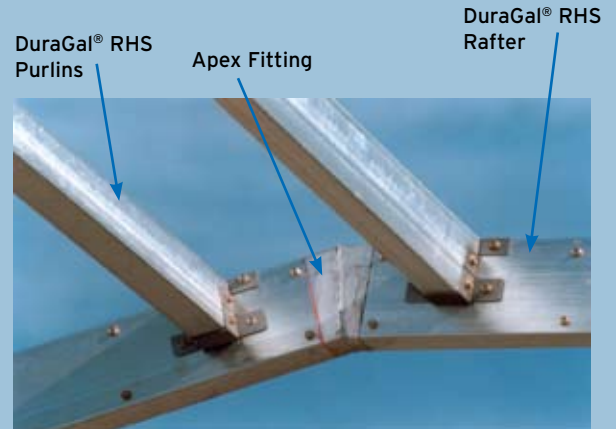

DURAGAL[®] BUILDING SYSTEMS CHICKEN SHED

The DuraGal[®] Building Systems Broiler Chicken Shed brings to the market a system that offers:

- A light weight, structurally efficient shed constructed from high strength DuraGal[®] RHS.
- A cost effective coating system. The in-line hot dip galvanized external coating and internal paint coating system applied to DuraGal[®] RHS provides a product ready for use.
- A range of pre-engineered sheds.
- Proprietary fittings allow fast and efficient assembly.
- The closed DuraGal[®] RHS frame:
 - Allows easy washing down of the shed interior reducing the risk of dust accumulating and the chance of disease propagation, and
 - Offers streamlined air flow reducing running costs
- A frame system that can accommodate your choice of:
 - Cladding and insulation
 - Environment control systems
 - Feed systems
 - Bay spacing (3.6m is standard and best suited for equipment suspension)

DURAGAL® BUILDING SYSTEMS CHICKEN SHED

ADVANTAGES OF THE DURAGAL® BUILDING SYSTEMS CHICKEN SHED

- Material pre cut and delivered direct to site as a flat pack, ready to install.
- No bridging or sag rods.
- Telescopic knee and apex fittings.
- Reduced edges minimise the chance of vermin perching and nesting in the shed.
- No protruding fasteners.
- Easy & quick to erect.
- No re-entrant surfaces minimising the potential for trapping dust and moisture.
- Visually pleasing clean lines.
- Simple Purlin and Girt fixing.
- Self drilling screws allow speedier assembly.
- Easily cleaned
- No welding and no fiddly, time consuming bolted connections.

SIZE RANGE:

- Up to 60ft/18m span

DURAGAL® RHS SIZES:

- 150x50 Columns & Rafters
- 100x50/75x50 Purlins.

SHED IS ADAPTABLE TO OTHER USES:

- Poultry, Eggs, Pigs, Machinery, Hay Sheds etc.

STANDARD DURAGAL® PORTAL - QUICK AND EASY ASSEMBLY